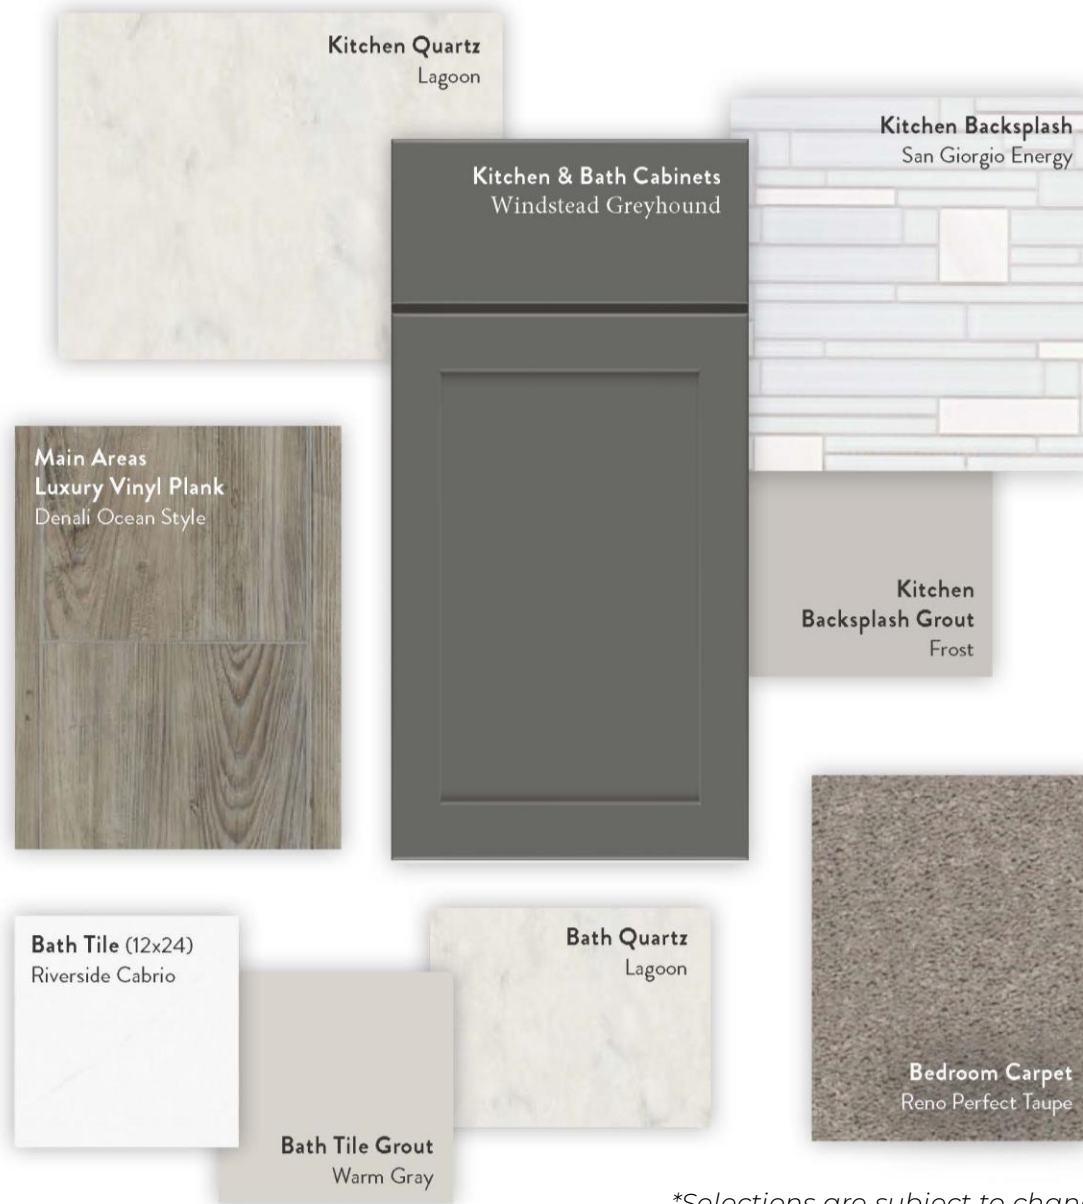

Main Areas
Luxury Vinyl Plank
Everett Timeless Charm

Kitchen & Bath Cabinets
Winstead Flagstone

Kitchen Backsplash
Nantucket Ivory

Kitchen Backsplash Grout
Alabaster

Bath Tile (12x24)
Labella Fawn

Bath Tile Grout
Navajo Brown

Bath Quartz
Blanco Gabrielle

Bedroom Carpet
Reno Sugar Cookie

**Selections are subject to change.*

FREEDOM SERIES

Independence

**Selections are subject to change.*

1776® SERIES

Patriot

OR

**Selections are subject to change.*

1776® SERIES

Old Glory

**Selections are subject to change.*

1776® SERIES

Constitution

**Selections are subject to change.*