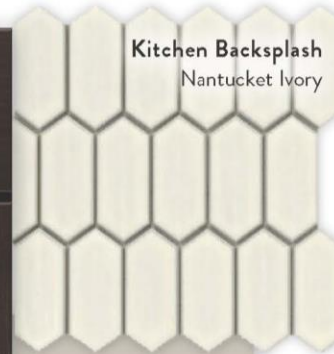

OR

**Selections are subject to change.*

FOUNDING FATHERS SERIES

Jefferson

**Selections are subject to change.*

FOUNDING FATHERS SERIES

Madison

**Selections are subject to change.*

FREEDOM SERIES

Liberty

**Selections are subject to change.*

FREEDOM SERIES

Bravery

Kitchen Granite
Blanco Gabrielle

OR

Kitchen Quartz
Liberty Gold

Main Areas
Luxury Vinyl Plank
Everett Timeless Charm

Kitchen & Bath Cabinets
Winstead Flagstone

Kitchen Backsplash
Nantucket Ivory

Kitchen Backsplash Grout
Alabaster

Bath Tile (12x24)
Labella Fawn

Bath Tile Grout
Navajo Brown