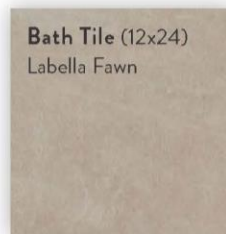

Main Areas
Luxury Vinyl Plank
Everett Timeless Charm

Kitchen & Bath Cabinets
Winstead Flagstone

Kitchen Backsplash
Nantucket Ivory

Kitchen Backsplash Grout
Alabaster

Bath Tile (12x24)
Labella Fawn

Bath Tile Grout
Navajo Brown

Bath Quartz
Blanco Gabrielle

Bedroom Carpet
Reno Sugar Cookie

**Selections are subject to change.*

FREEDOM SERIES

Independence

**Selections are subject to change.*

1776® SERIES

Patriot