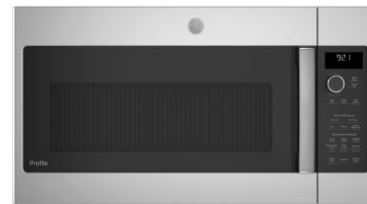

*Merillat Classic® – Stainless
Steel Meridian Collection Knob*
KNOB4056SS

*Merillat Classic® – Brushed
Brass Halifax Collection Pull*
PULL4061BBS

APPLIANCES

APPLIANCES

INCLUDED WITH YOUR HOME

GE Profile™ – Stainless-Steel Interior Dishwasher with Hidden Controls
PDT715SYVFS
Level 1